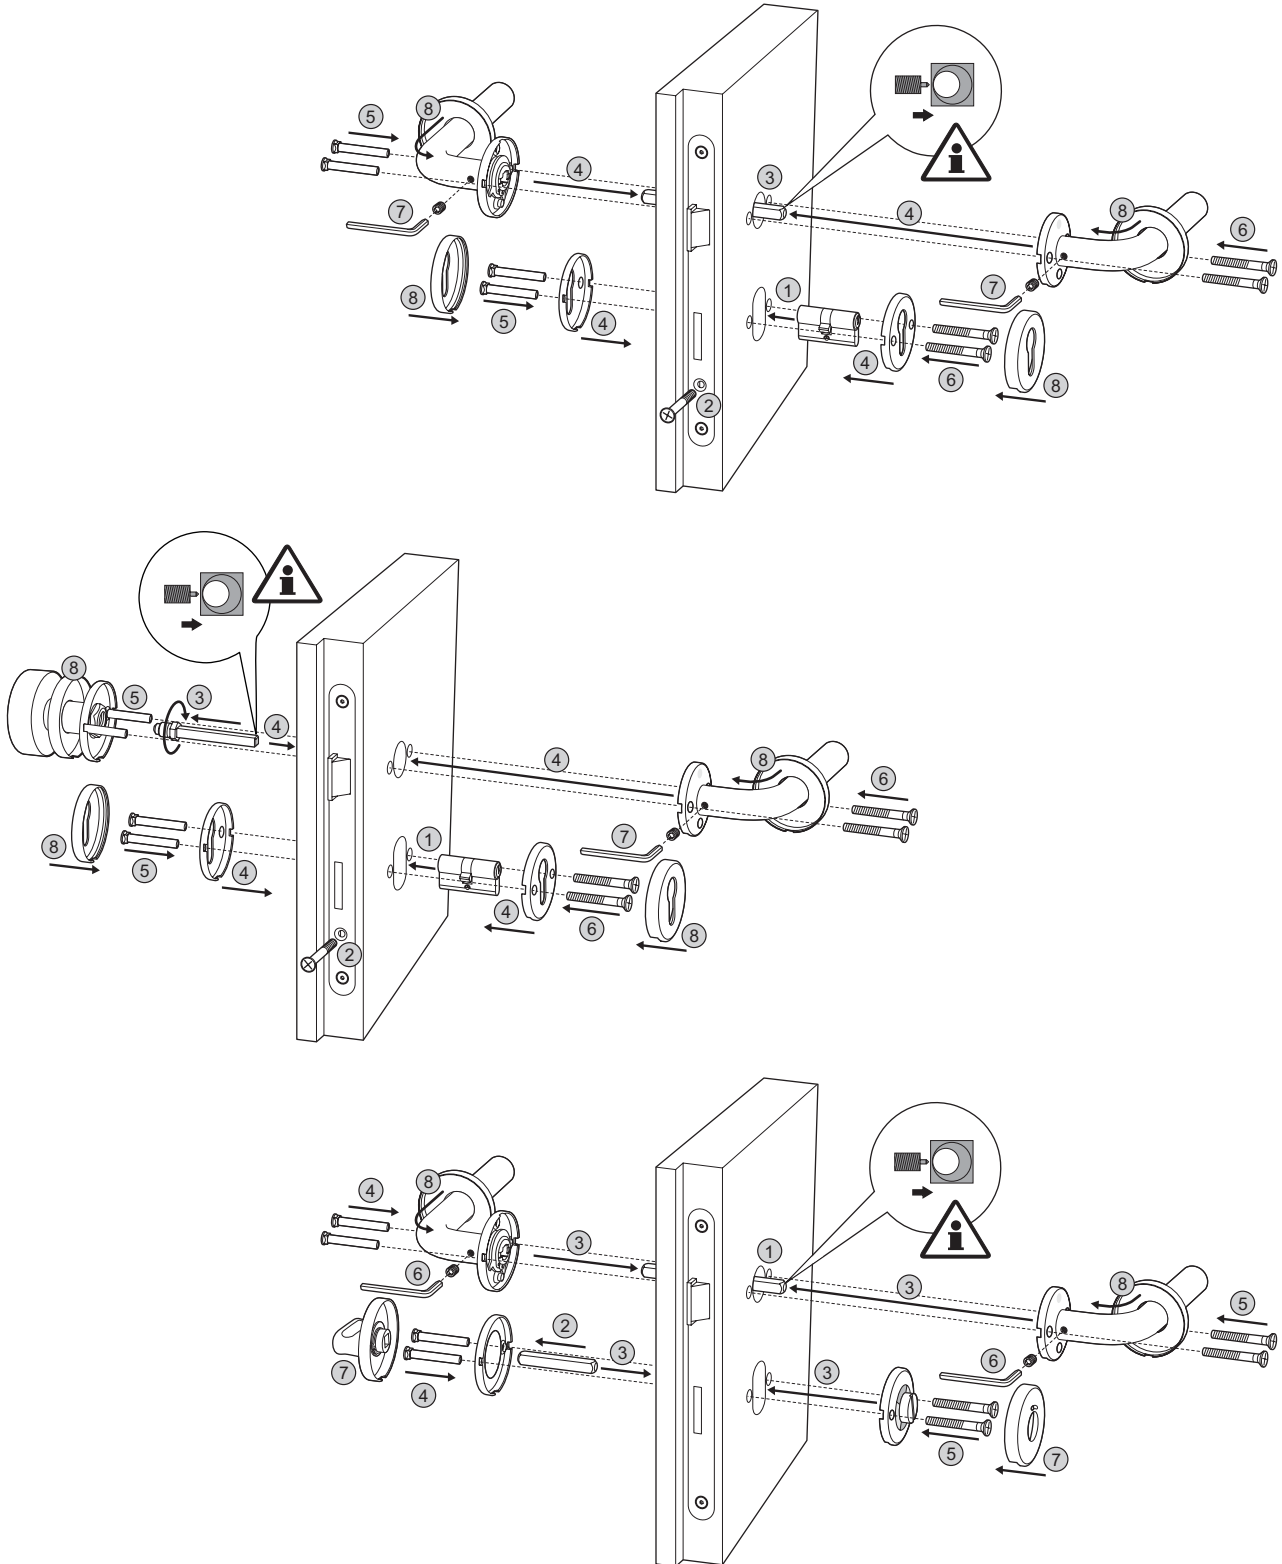

MODELLEN / MODELS / MODÈLES / MODELLE

S100-RKK, S100-RPK, S100-RWC, S200-RKK, S200-RPK, S200-RWC,
S300-RKK, S300-RPK, S300-RWC, S400-RKK, S400-RPK, S400-RWC, E-DSR

MAATVOERING / DIMENSIONS / DIMENSIONS / ABMESSUNGEN (MM)

S100-RKK

S100-RPK

S100-RPK

S200-RKK

S200-RPK

S200-RWC

S300-RKK

S300-RPK

S300-RWC

S400-RKK

S400-RPK

S400-RWC

E-DSR

ELECTRIC LOCKS

MAGLOCKS

ACCESS CONTROL