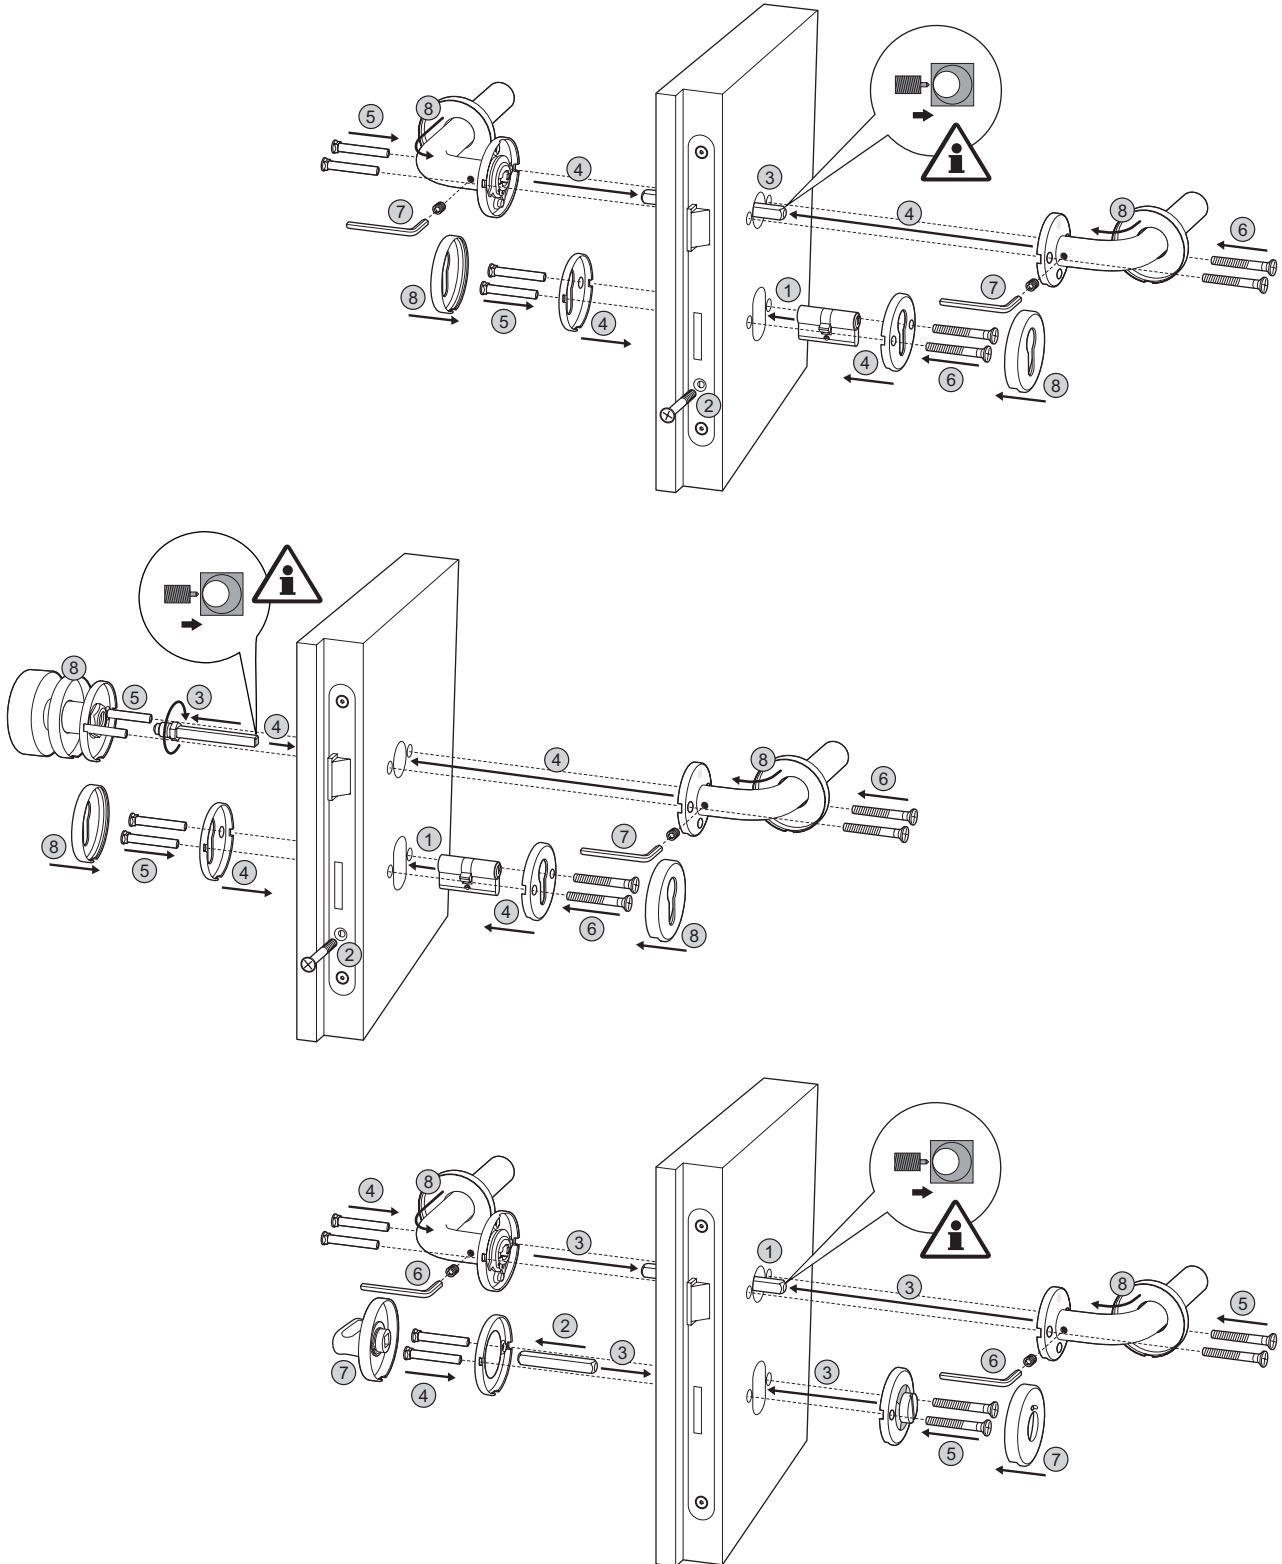

MODELLEN / MODELS / MODÈLES / MODELLE

S100-RKK, S100-RPK, S100-RWC, S200-RKK, S200-RPK, S200-RWC,
S300-RKK, S300-RPK, S300-RWC, S400-RKK, S400-RPK, S400-RWC, E-DSR

MAATVOERING / DIMENSIONS / DIMENSIONS / ABMESSUNGEN (MM)

S100-RKK

S100-RPK

S100-RPK

S200-RKK

S200-RPK

S200-RWC

S300-RKK

S300-RPK

S300-RWC

S400-RKK

S400-RPK

S400-RWC

E-DSR

ELECTRIC LOCKS

MAGLOCKS

ACCESS CONTROL